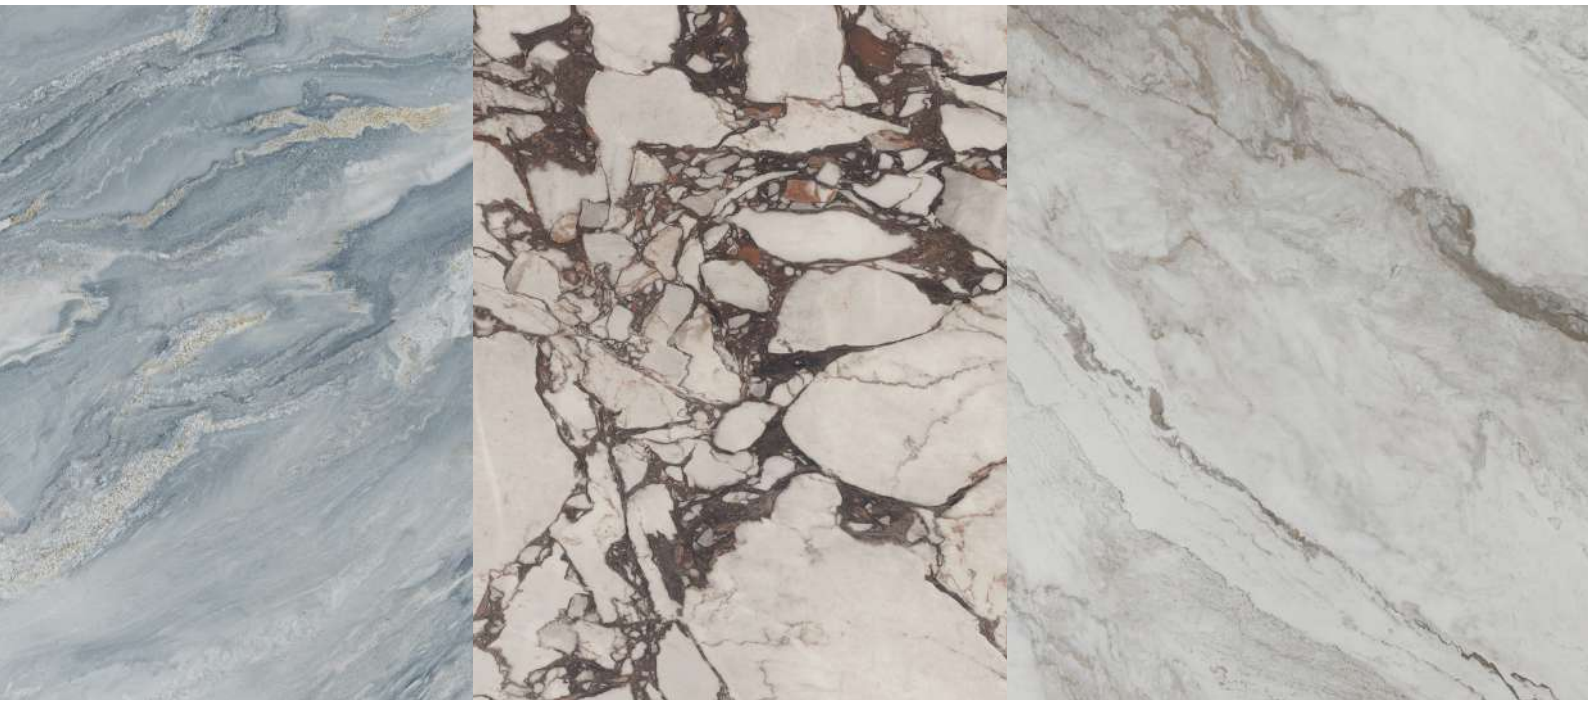

DEBAO STONE

CATEGORY

SINTERED STONE