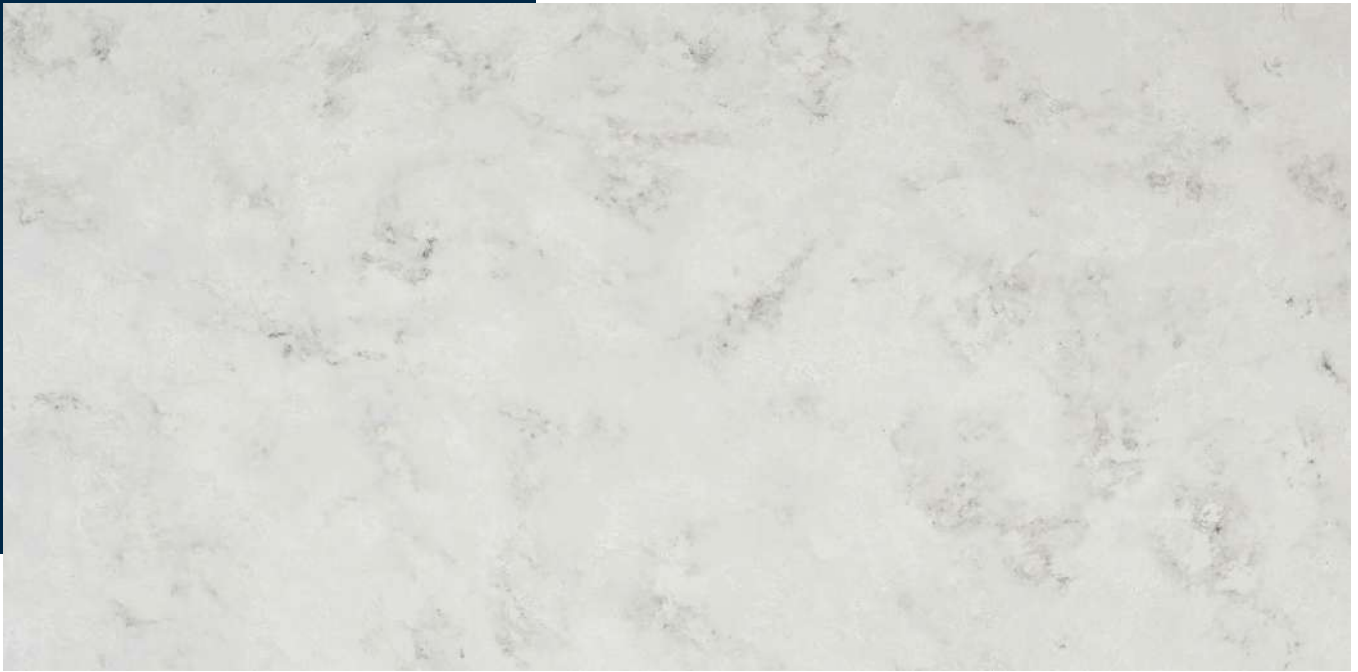

QUARTZ

DEBAO STONE