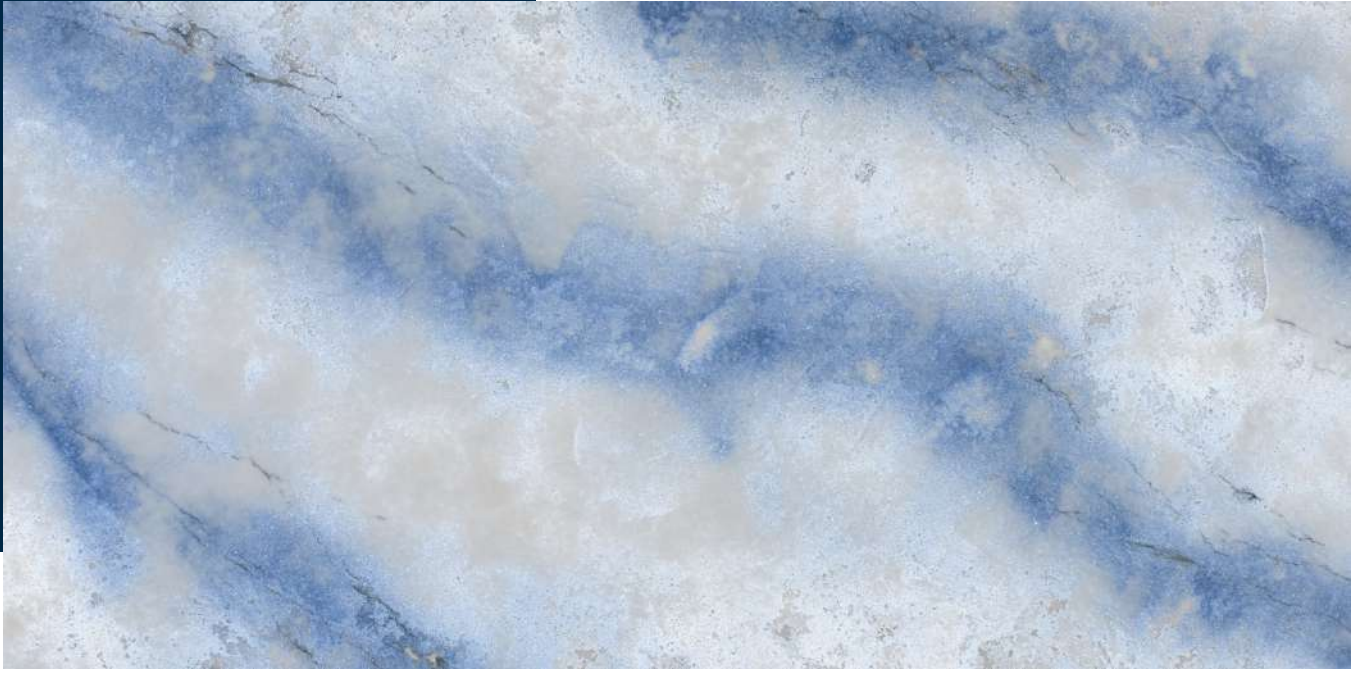

QUARTZ

DEBAO STONE