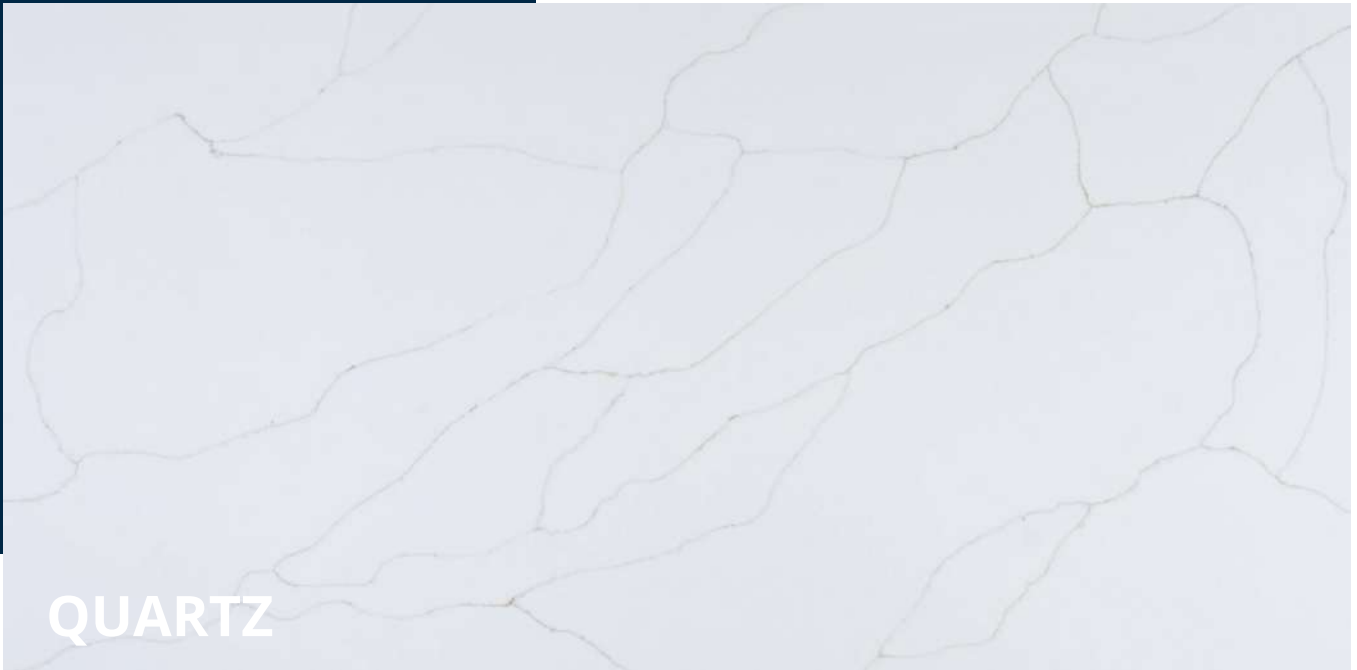

# QUARTZ

DEBAO STONE

**DB7146**

Bianco Assenza

 Size  
126" x 63"

 Thickness  
20mm/30mm

 Finish  
Polished